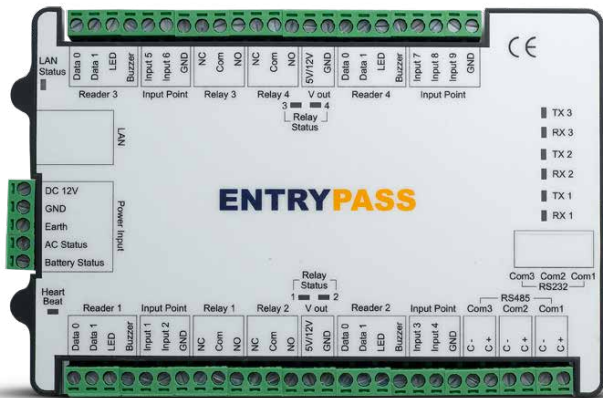

N5400

Active Network Control Panel

EntryPass Active Networks are designed to enhance highly customized and rapid 'real-time' changes to the underlying network operation. Brilliantly engineered with all the power you need to enable code-sending, minus unnecessary buffer time with its distributed architecture capable of processing access demand at the edge level without leveraging at the server end.

N5400 Active Network Control Panel

HIGH PERFORMANCE

Based on the latest HCB (Hybrid Compact Board), N5400 is a high reliability, high efficiency and highly integrated intelligent multi-application control panel targeted for physical access control industry. It features a 32bits Freescale ColdFire microcontroller running at 60MHz, this control panel can fulfill most demanding requirement in physical access control environment.

ACTIVE TRANSMIT

Rather than keeping the event data in the memory awaiting for host-PC to poll, controller will actively transmits the current event data to the host server as it happens, meaning events get delivered and can be act upon faster.

DYNAMIC STORAGE ALLOCATION (DSA)

DSA empower system administrator to modify the factory preset card holder and event storage database whenever necessary. Result of such modification leads a more personalized usage of the control panel memory whenever needed.