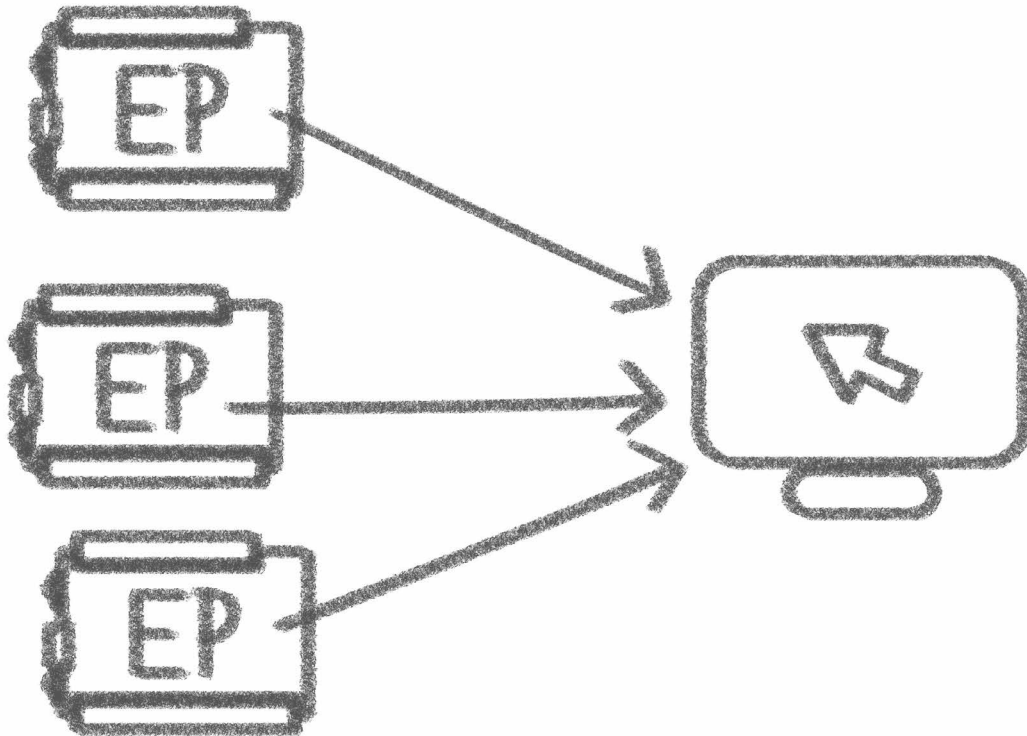

N5400 Active Network Control Panel

www.entrypass.net

Malaysia

No. 40, Jalan TPP 1/10, Taman
Industri Puchong, Batu 12 Jalan
Puchong, 47160 Puchong
Selangor Darul Ehsan, Malaysia.
Tel : +603 8068 1929
Fax : +603 8062 6937
Email : info@entrypass.net

Singapore

No. 1, UBI View, #03-03, Focus
ONE Building, Singapore 408555.
Tel : +65- 6841 7242
Fax : +65- 6841 3937
Email : info@entrypass.net

Indonesia

Jl. Raya Lodan No. 2, kompl.
Ruko Lodan Centre Blok. P 10,
Jakarta Utara 14430, Indonesia.
Tel : +62 21 6983 3153
Fax : +62 21 690 3005
Email : info@entrypass.net

A securityhub group company