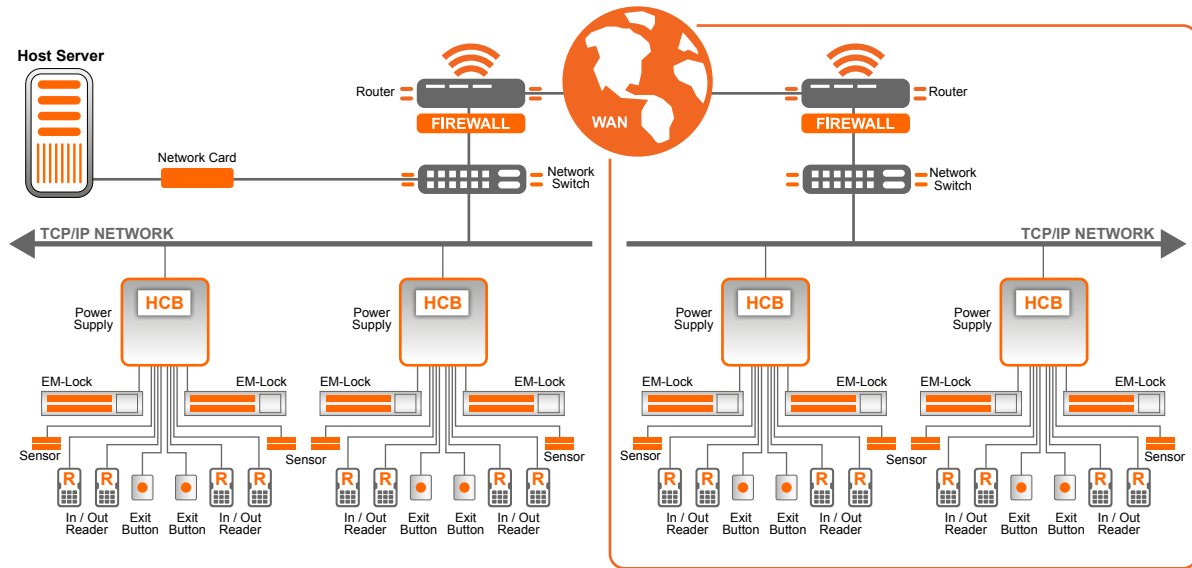

Configurable Digital / Supervised Inputs (8)

Event Based Triggering (EBT)

Unlimited Access Level

Onboard & Cross-Board Interlocking

User Counting (Card Holder / Car Park)

Advance Encryption Standard (AES)

Reader Output Control

Dynamic Storage Allocation

Dynamic Operation Profile

Support 30,000 Users And 80,000 Events Memory

N5400 Active Network Control Panel

Basic System Diagram

Technical Specification

Hardware	Description
Dimension	158mm (w) x 90mm (H)
MCU	32bits @ 60MHz
Memory	256K Flash Memory 32K SRAM (Buffer) 64Mbits Non-Volatile SPI Flash Memory (Storage)
Operating Temperature	0 °C to 40 °C
Card Holder	30,000
Event Transaction	80,000
Access Level	Unlimited Access Level
Digital/Supervise Inputs	Max 8, User configurable (Door Sensor/Request-To-Exit/Fire Input/General Purpose)
Digital Output	Max. 4 Dry contact Relay
Network Communication Port	RJ-45 Self-Negotiate 10/100mbps
Power Protection	Resettable Fuse - 2.5A
Surge Protection	TVS - Up to 15KVA
Onboard LED Control	Power / Communication / LAN / Event / Error
AC Fail Monitoring	Yes
Battery Monitoring	Yes (Firmware threshold control to shutdown control panel)
External Short Circuit Protection	At readers
Backup Battery	Yes, Apply to RTC only