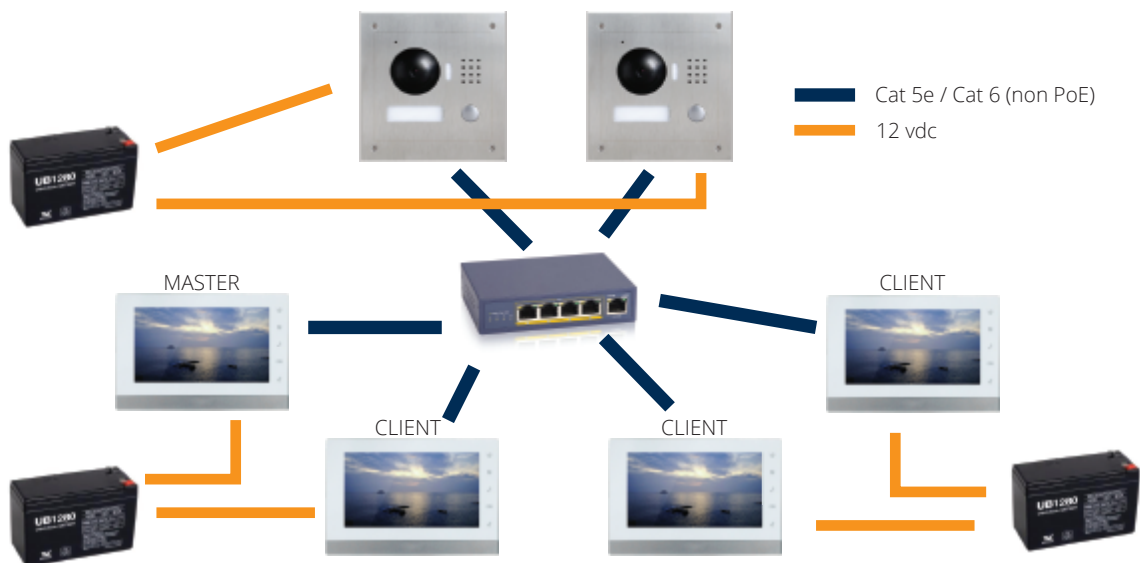

Connection Matrix - Standalone

Using galileo PoE Switch (recommended) (1 to 1, 1 to many, many to many)

Using separate power supply (1 to 1)

Using separate power supply, non PoE switch (1 to many, many to many)

Connection Matrix - Networked

Using galileo PoE Switch (recommended) (1 to 1, 1 to many, many to many)

Using separate power supply, non PoE switch (1 to 1, 1 to many, many to many)

Sales Enquiries

Phone: 02 9818 8085 - option 1
 Email: orders@esecuritysales.com