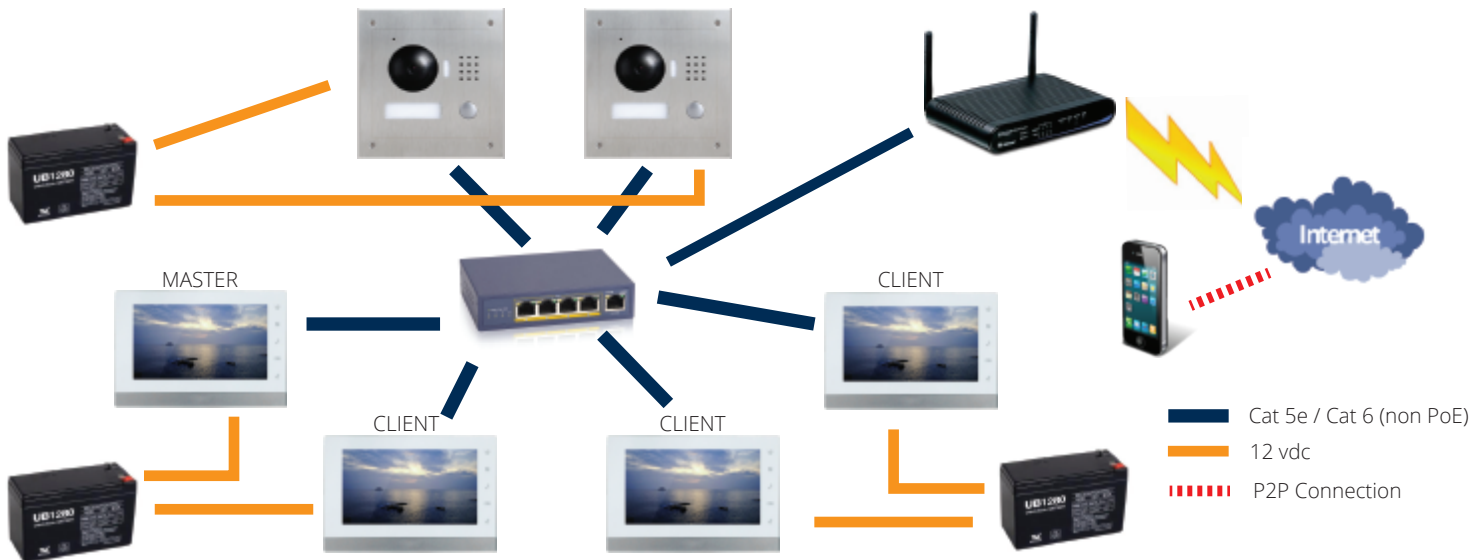

Connection Matrix - Standalone

Using galileo PoE Switch (recommended) (1 to 1, 1 to many, many to many)

Using separate power supply (1 to 1)

Using separate power supply, non PoE switch (1 to many, many to many)

Connection Matrix - Networked

Using galileo PoE Switch (recommended) (1 to 1, 1 to many, many to many)

Using separate power supply, non PoE switch (1 to 1, 1 to many, many to many)

Sales Enquiries

Phone: 02 9818 8085 - option 1
 Email: orders@esecuritysales.com