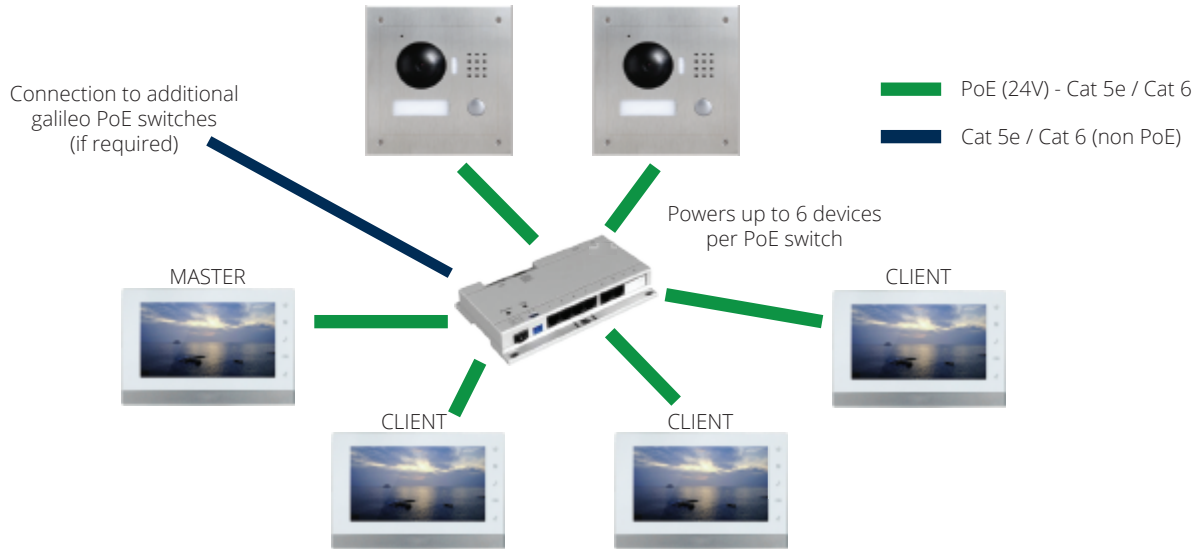

Connection Matrix - Standalone

Using galileo PoE Switch (recommended) (1 to 1, 1 to many, many to many)

Using separate power supply (1 to 1)

Using separate power supply, non PoE switch (1 to many, many to many)

Connection Matrix - Networked

Using galileo PoE Switch (recommended) (1 to 1, 1 to many, many to many)

Using separate power supply, non PoE switch (1 to 1, 1 to many, many to many)

Sales Enquiries

Phone: 02 9818 8085 - option 1
 Email: orders@esecuritysales.com