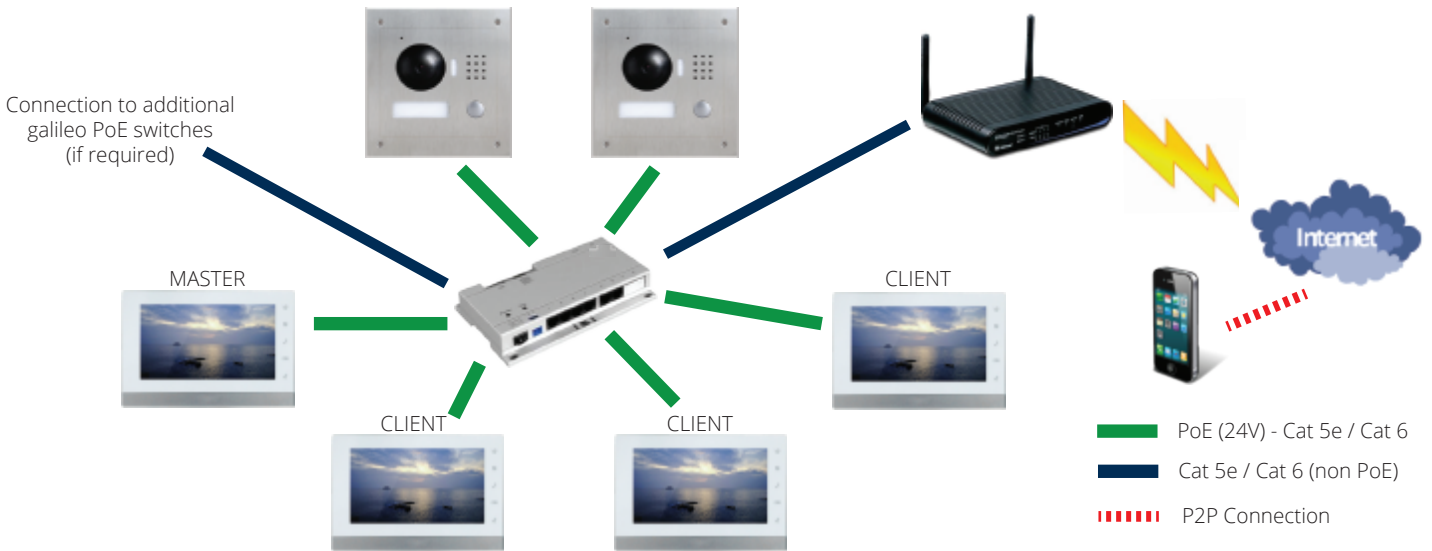

Connection Matrix - Standalone

Using galileo PoE Switch (recommended) (1 to 1, 1 to many, many to many)

Using separate power supply (1 to 1)

Using separate power supply, non PoE switch (1 to many, many to many)

Connection Matrix - Networked

Using galileo PoE Switch (recommended) (1 to 1, 1 to many, many to many)

Using separate power supply, non PoE switch (1 to 1, 1 to many, many to many)

Sales Enquiries

Phone: 02 9818 8085 - option 1
 Email: orders@esecuritysales.com